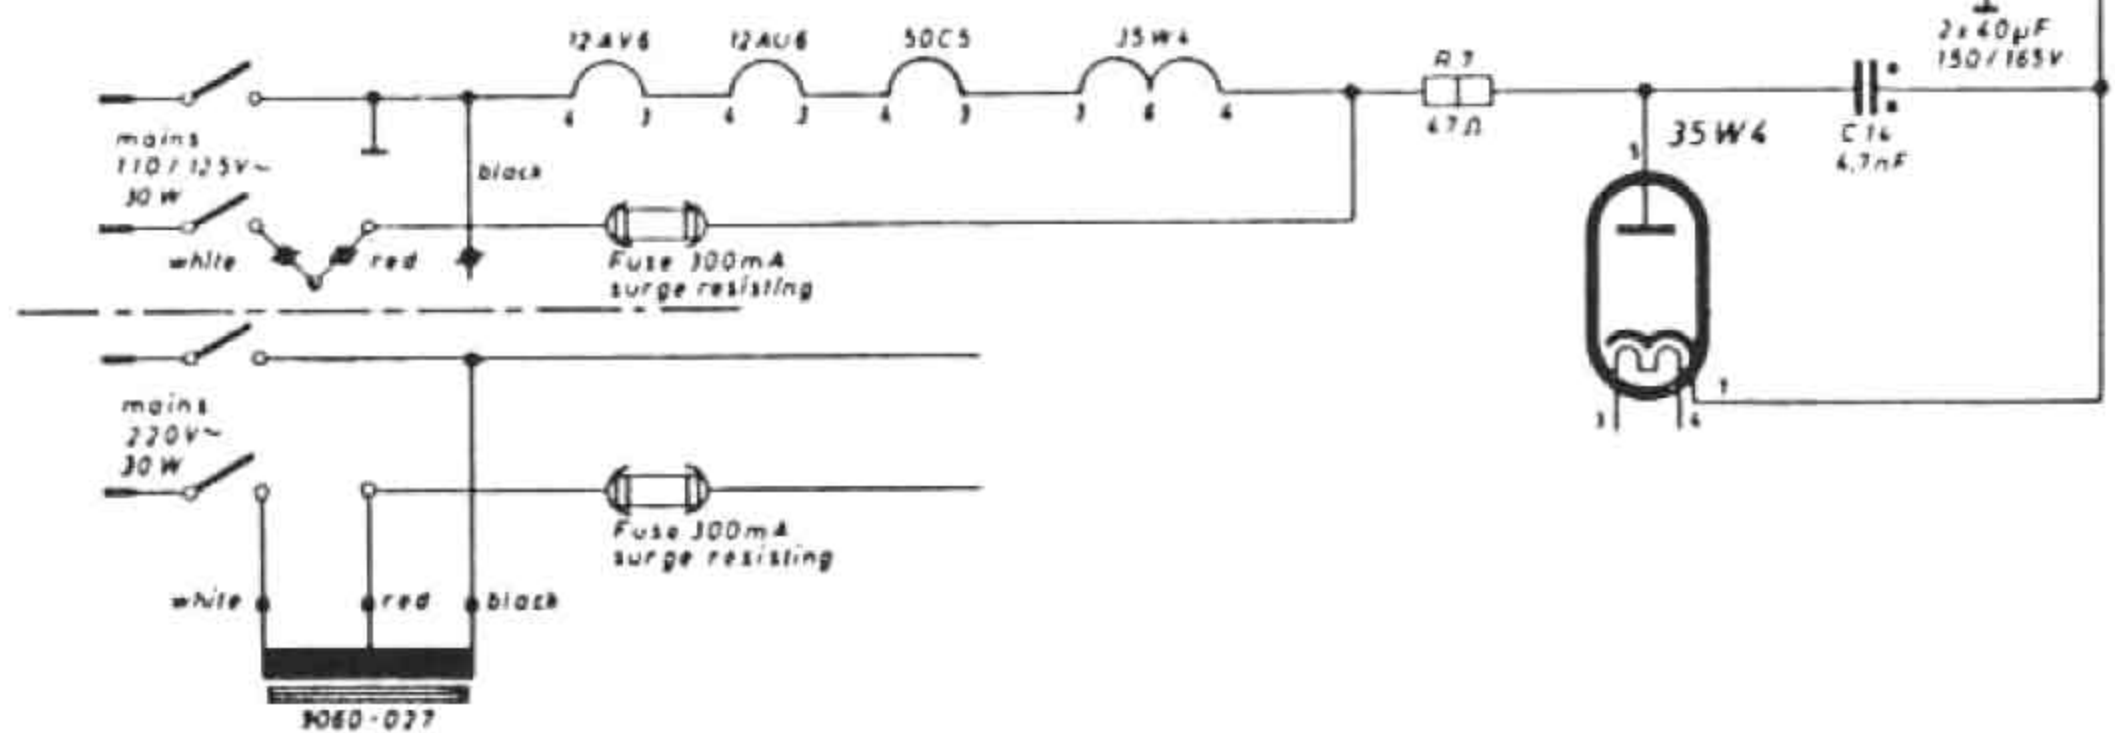

AM-Coll set: 7210-501 IF=460 kc
 wave range:
 MW: 510...1620 kc

Voltages measured to chassis with
 GRUNDIG VTVM at 110Volts AC

Alterations reserved

GRUNDIG

Musikgerät 50